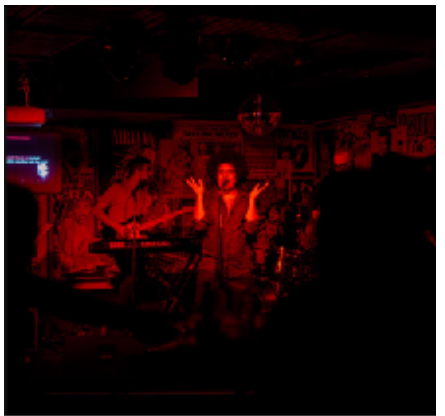

**ALPHA PROPERTY**  
& Facilities Management Pty Ltd

**LUCY'S LOVE SHACK, 100 MURRAY STREET, PERTH**