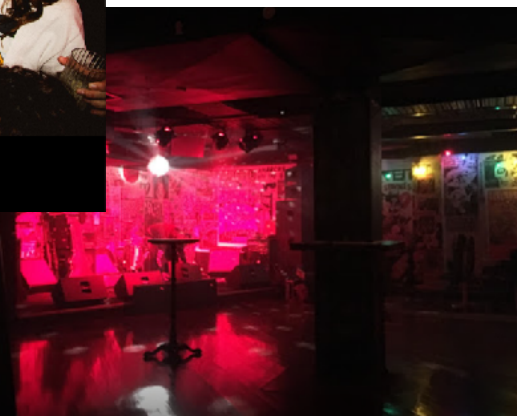

**ALPHA PROPERTY**  
& Facilities Management Pty Ltd

**LUCY'S LOVE SHACK, 100 MURRAY STREET, PERTH**